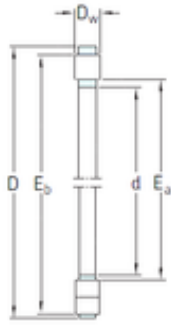

NTN BEARING CORP.

K811...K812..
K893...K894..

SKF K81215TN thrust roller bearings

Bearing No. K81215TN

Size	75x110x79 mm
Bore Diameter	75 mm
Outer Diameter	110 mm
Width	79 mm
d	75 mm
D	110 mm
T	79 mm
D _w	11 mm

K81215TN Bearing 2D drawings and 3D CAD models