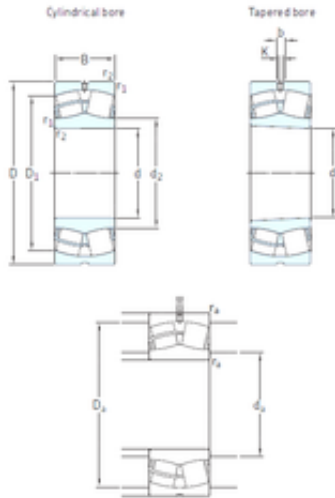

# NTN BEARING CORP.

180 mm x 250 mm x 52 mm SKF  
23936CCK/W33 spherical roller bearings

Bearing No. 23936CCK/W33

23936CCK/W33 Bearing 2D drawings and 3D CAD models

Size	180x250x52 mm
Bore Diameter	180 mm
Outer Diameter	250 mm
Width	52 mm
d	180 mm
D	250 mm
B	52 mm
C	52 mm
b	6 mm
d2	199 mm
r1 min.	2 mm
r2 min.	2 mm
D1	231 mm
K	3 mm
da min.	189 mm
Da max.	241 mm
ra max.	2 mm
Weight	7,9 Kg
Basic dynamic load rating (C)	490 kN
Basic static load rating (C0)	830 kN
Fatigue load limit (Pu)	76,5
Reference speed	2600 r/min
Limiting speed	2800 r/min
Calculation factor (e)	0,18
Calculation factor (Y0)	3,6