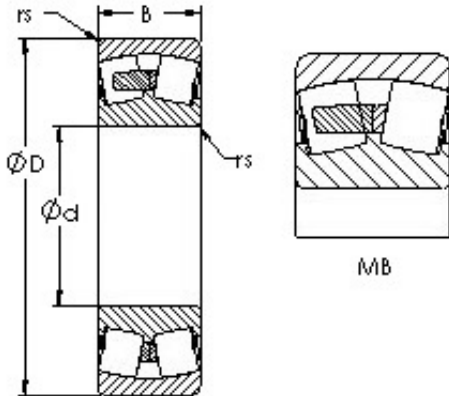

NTN BEARING CORP.

AST 22332MB spherical roller bearings

Bearing No. 22332MB

Size	160x340x114 mm
Bore Diameter	160 mm
Outer Diameter	340 mm
Width	114 mm
Bearing Type	straight bore
Bore Dia (d)	160.0000
Outer Dia (D)	340.0000
Width (B)	114.0000
Radius (min) (rs)	4.000
Dynamic Load Rating (Cr)	1,520,000
Static Load Rating (Cor)	2,160,000
Max Speed (Grease) (X000 RPM)	1
Max Speed (Oil) (X000 RPM)	1
Weight (g)	50,260.00
Material	52100 Chrome steel, or equivalent

22332MB Bearing 2D drawings and 3D CAD models