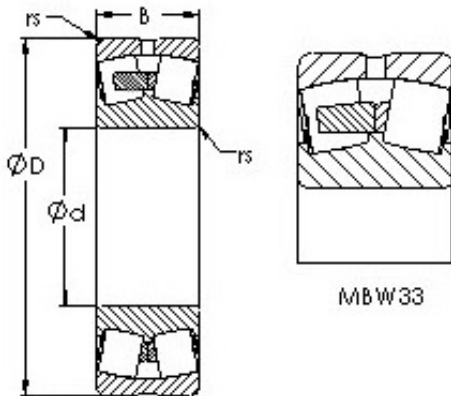

## AST 23948MBW33 spherical roller bearings

Bearing No. 23948MBW33

|                               |                                      |
|-------------------------------|--------------------------------------|
| Size                          | 240x320x60 mm                        |
| Bore Diameter                 | 240 mm                               |
| Outer Diameter                | 320 mm                               |
| Width                         | 60 mm                                |
| Bearing Type                  | straight bore, lube groove and holes |
| Bore Dia (d)                  | 240.0000                             |
| Outer Dia (D)                 | 320.0000                             |
| Width (B)                     | 60.0000                              |
| Radius (min) (rs)             | 2.100                                |
| Dynamic Load Rating (Cr)      | 600,000                              |
| Static Load Rating (Cor)      | 1,170,000                            |
| Max Speed (Grease) (X000 RPM) | 1                                    |
| Max Speed (Oil) (X000 RPM)    | 1                                    |
| Weight (g)                    | 13,320.00                            |
| Material                      | 52100 Chrome steel, or equivalent    |

23948MBW33 Bearing 2D drawings and 3D CAD models