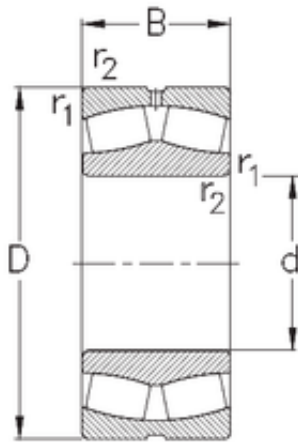

NTN BEARING CORP.

460 mm x 830 mm x 296 mm NKE 23292-MB-W33 spherical roller bearings

Bearing No. 23292-MB-W33

| | |
|-------------------------------|----------------|
| Size | 460x830x296 mm |
| Bore Diameter | 460 mm |
| Outer Diameter | 830 mm |
| Width | 296 mm |
| d | 460 mm |
| D | 830 mm |
| B | 296 mm |
| C | 296 mm |
| r1 min. | 7,5 mm |
| r2 min. | 7,5 mm |
| Weight | 695 Kg |
| Basic dynamic load rating (C) | 7601 kN |
| Basic static load rating (C0) | 14003 kN |
| Limiting speed | 560 r/min |
| Calculation factor (e) | 0,35 |
| Calculation factor (Y0) | 1,91 |
| Calculation factor (Y1) | 1,95 |

23292-MB-W33 Bearing 2D drawings and 3D CAD models