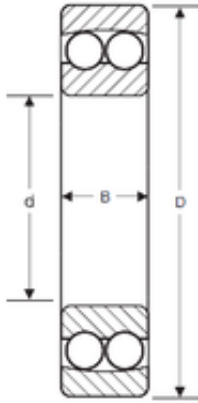

## NTN BEARING CORP.

150 mm x 270 mm x 54 mm SIGMA 1230 M self aligning ball bearings

Bearing No. 1230 M

Size	150x270x54 mm
Bore Diameter	150 mm
Outer Diameter	270 mm
Width	54 mm
d	150 mm
D	270 mm
B	54 mm
C	54 mm

1230 M Bearing 2D drawings and 3D CAD models