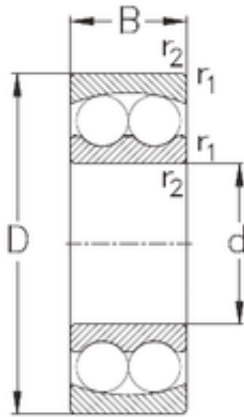

NTN BEARING CORP.

95 mm x 200 mm x 67 mm NKE 2319 self aligning ball bearings

Bearing No. 2319

Size	95x200x67 mm
Bore Diameter	95 mm
Outer Diameter	200 mm
Width	67 mm
d	95 mm
D	200 mm
B	67 mm
C	67 mm
r1 min.	3 mm
r2 min.	3 mm
Weight	10,3 Kg
Basic dynamic load rating (C)	164 kN
Basic static load rating (C0)	64 kN

2319 Bearing 2D drawings and 3D CAD models