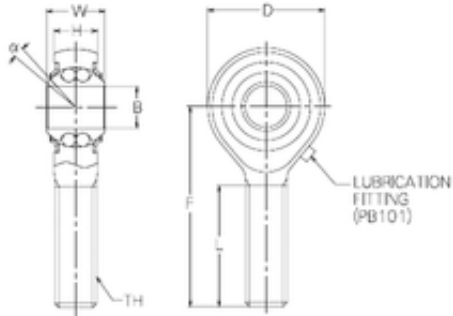

NTN BEARING CORP.

8 mm x 24 mm x 8 mm NMB PBR8EFN self aligning ball bearings

Bearing No. PBR8EFN

Bore Diameter	8 mm
d	8 mm
B	8 mm
D	24 mm
F	42 mm
H	9 mm
L	25 mm
W	12 mm
Angle	8,5 °
Thread (TH)	M8 x 1,25
Weight	0,036 Kg
Basic dynamic load rating (C)	4 kN

PBR8EFN Bearing 2D drawings and 3D CAD models