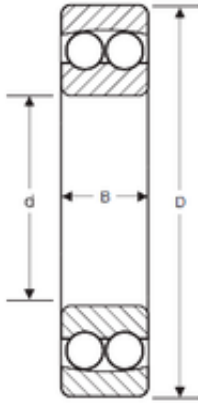

NTN BEARING CORP.

90 mm x 225 mm x 54 mm SIGMA 10418 M self aligning ball bearings

Bearing No. 10418 M

Size	90x225x54 mm
Bore Diameter	90 mm
Outer Diameter	225 mm
Width	54 mm
d	90 mm
D	225 mm
B	54 mm
C	54 mm

10418 M Bearing 2D drawings and 3D CAD models