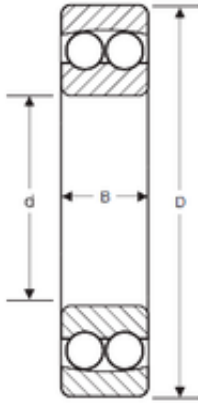

NTN BEARING CORP.

19.05 mm x 50,8 mm x 17,46 mm SIGMA NMJ
3/4 self aligning ball bearings

Bearing No. NMJ 3/4

Size	19.05x50.8x17.46 mm
Bore Diameter	19.05 mm
Outer Diameter	50,8 mm
Width	17,46 mm
d	19.05 mm
D	50,8 mm
B	17,46 mm
C	17,46 mm

NMJ 3/4 Bearing 2D drawings and 3D CAD models