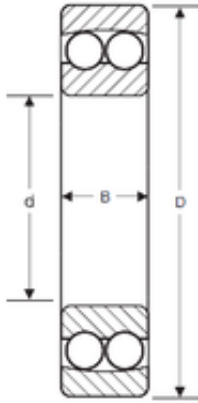

## NTN BEARING CORP.

25 mm x 62 mm x 24 mm SIGMA 2305 self aligning ball bearings

Bearing No. 2305

Size	25x62x24 mm
Bore Diameter	25 mm
Outer Diameter	62 mm
Width	24 mm
d	25 mm
D	62 mm
B	24 mm
C	24 mm

2305 Bearing 2D drawings and 3D CAD models