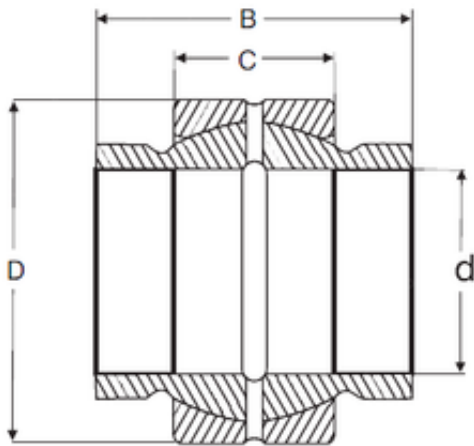

# NTN BEARING CORP.

22,225 mm x 36,525 mm x 33,325 mm SIGMA  
GEZM 014 ES plain bearings

Bearing No. GEZM 014 ES

Size	22.225x36.525x33.325 mm
Bore Diameter	22,225 mm
Outer Diameter	36,525 mm
Width	33,325 mm
d	22,225 mm
D	36,525 mm
B	33,325 mm
C	16,662 mm

GEZM 014 ES Bearing 2D drawings and 3D CAD models