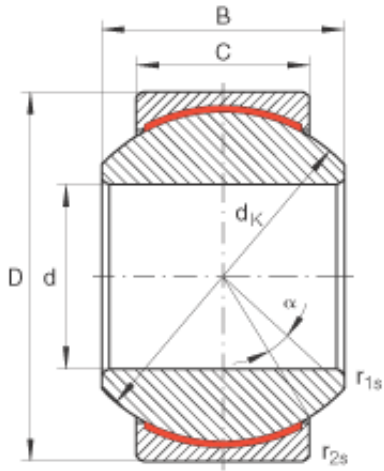

NTN BEARING CORP.

INA GE22-PW plain bearings

Bearing No. GE22-PW

Size	22x42x28 mm
Bore Diameter	22 mm
Outer Diameter	42 mm
Width	28 mm
C	20 mm
$D_{a \min}$	34 mm
$d_{a \max}$	25,8 mm
d_K	38,1 mm
$r_{1s \min}$	0,3 mm
$r_{2s \min}$	0,6 mm
alf (°)	15
Weight (kg)	0,18
C_r (N)	68600
C_{0r} (N)	171000
Category	Bearings
Inventory	0.0
Manufacturer Name	SCHAEFFLER GROUP
Minimum Buy Quantity	N/A
Weight / Kilogram	0.18
Product Group	B04264

GE22-PW Bearing 2D drawings and 3D CAD models