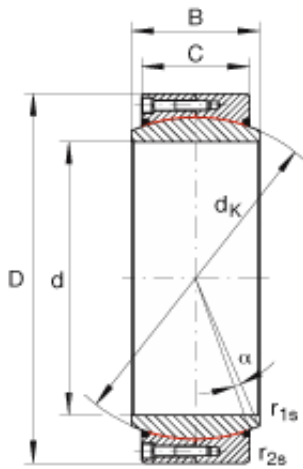

## INA GE670-DW-2RS2 plain bearings

Bearing No. GE670-DW-2RS2

Size	670x900x308 mm
Bore Diameter	670 mm
Outer Diameter	900 mm
Width	308 mm
C	260 mm
$D_{a \min}$	746 mm
$d_{a \max}$	722 mm
$d_K$	785 mm
$r_{1s \min}$	3 mm
$r_{2s \min}$	6 mm
alf ( ° )	3,7
Weight (kg)	594
$C_r$ (N)	54630000
$C_{0r}$ (N)	91060000

GE670-DW-2RS2 Bearing 2D drawings and 3D CAD models