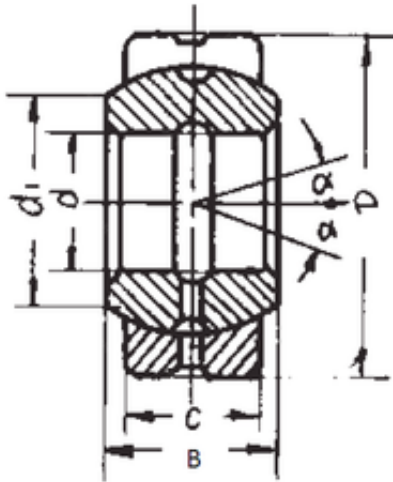

# NTN BEARING CORP.

220 mm x 320 mm x 135 mm FBJ GE220ES  
plain bearings

Bearing No. GE220ES

Size	220x320x135 mm
Bore Diameter	220 mm
Outer Diameter	320 mm
Width	135 mm
d	220 mm
D	320 mm
B	135 mm
C	100 mm
d1	238 mm
Angle	8 °
Weight	35,51 Kg
Basic dynamic load rating (C)	2320 kN

GE220ES Bearing 2D drawings and 3D CAD models