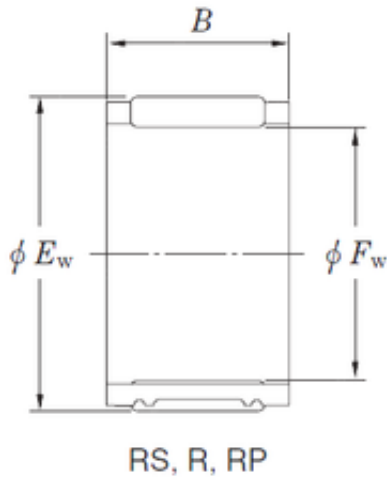

NTN BEARING CORP.

KOYO RS25/18 needle roller bearings

Bearing No. RS25/18

Size	25x31x18 mm
Bore Diameter	25 mm
Outer Diameter	31 mm
Width	18 mm
Fw	25 mm
Ew	31 mm
B	18 mm
Weight	0,027 Kg
Basic dynamic load rating (C)	17,4 kN
Basic static load rating (C0)	23,8 kN

RS25/18 Bearing 2D drawings and 3D CAD models