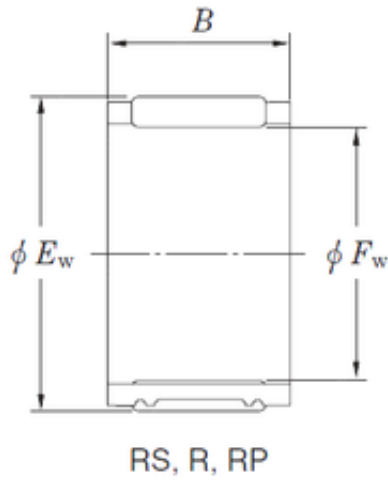

NTN BEARING CORP.

KOYO RSU424730 needle roller bearings

Bearing No. RSU424730

Size	42x47x30 mm
Bore Diameter	42 mm
Outer Diameter	47 mm
Width	30 mm
Fw	42 mm
Ew	47 mm
B	30 mm
Weight	0,058 Kg
Basic dynamic load rating (C)	31,9 kN
Basic static load rating (C0)	69,8 kN

RSU424730 Bearing 2D drawings and 3D CAD models