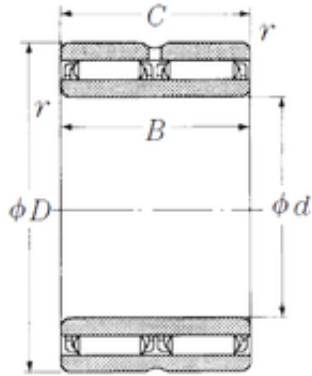

# NTN BEARING CORP.

60 mm x 90 mm x 60 mm NSK NAFW609060  
needle roller bearings

Bearing No. NAFW609060

NAFW609060 Bearing 2D drawings and 3D CAD models

Size	60x90x60 mm
Bore Diameter	60 mm
Outer Diameter	90 mm
Width	60 mm
d	60 mm
Fw	70 mm
D	90 mm
B	60 mm
C	60 mm
r min.	1 mm
Weight	1,5 Kg
Basic dynamic load rating (C)	108 kN
Basic static load rating (C0)	281 kN