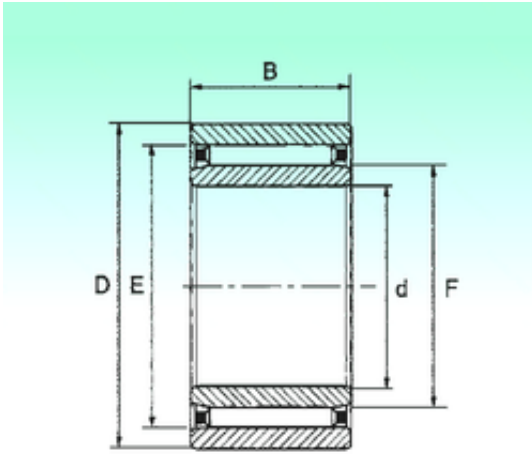

## NTN BEARING CORP.

12 mm x 24 mm x 13 mm NBS NAO 12x24x13  
needle roller bearings

Bearing No. NAO 12x24x13

Bore Diameter	12 mm
Outer Diameter	20 mm
d	12 mm
F	16 mm
D	24 mm
E	20 mm
B	13 mm
C	13 mm
Weight	0,029 Kg
Basic dynamic load rating (C)	8,45 kN
Basic static load rating (C0)	11,2 kN

NAO 12x24x13 Bearing 2D drawings and 3D CAD models