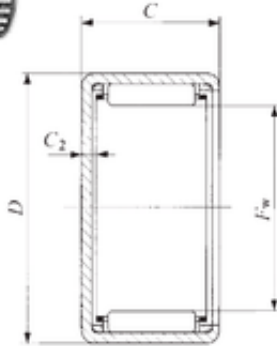

NTN BEARING CORP.

IKO BAM 1320 needle roller bearings

Bearing No. BAM 1320

Size	20.638x26.988x31.75 mm
Bore Diameter	20,638 mm
Outer Diameter	26,988 mm
Width	31,75 mm
Fw	20,638 mm
D	26,988 mm
C	31,75 mm
C2	1,3 mm
Weight	0,0375 Kg
Basic dynamic load rating (C)	21,2 kN
Basic static load rating (C0)	38,1 kN

BAM 1320 Bearing 2D drawings and 3D CAD models