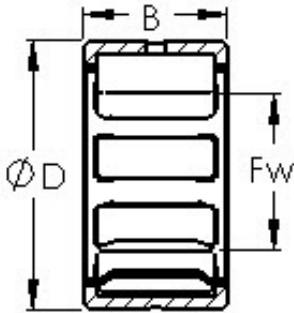

### AST NK8/16TN needle roller bearings

Bearing No. NK8/16TN

Size	8x15x16 mm
Bore Diameter	8 mm
Outer Diameter	15 mm
Width	16 mm
Bearing Type	Single Row
Outer Dia (D)	15.0000
Width (B)	16.0000
Dynamic Load Rating (Cr)	5,100
Static Load Rating (Cor)	5,800
Max Speed (Oil) (X1000 RPM)	29,000
Shaft (Fw)	8.000
Weight (g)	12.00
Material	52100 Chrome steel, or equivalent

NK8/16TN Bearing 2D drawings and 3D CAD models