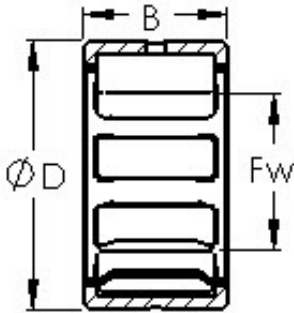

NTN BEARING CORP.

AST NK85/35 needle roller bearings

Bearing No. NK85/35

Size	85x105x35 mm
Bore Diameter	85 mm
Outer Diameter	105 mm
Width	35 mm
Bearing Type	Single Row
Outer Dia (D)	105.0000
Width (B)	35.0000
Dynamic Load Rating (Cr)	98,000
Static Load Rating (Cor)	193,000
Max Speed (Oil) (X1000 RPM)	5,000
Shaft (Fw)	85.000
Weight (g)	600.00
Material	52100 Chrome steel, or equivalent

NK85/35 Bearing 2D drawings and 3D CAD models