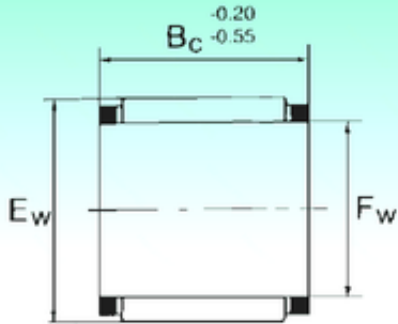

NTN BEARING CORP.

NBS KBK 17,5x22x16 needle roller bearings

Bearing No. KBK 17,5x22x16

Bore Diameter	17,5 mm
Outer Diameter	22 mm
Fw	17,5 mm
Ew	22 mm
Bc	16 mm
Weight	0,0093 Kg
Basic dynamic load rating (C)	11 kN
Basic static load rating (C0)	16,3 kN

KBK 17,5x22x16 Bearing 2D drawings and 3D CAD models