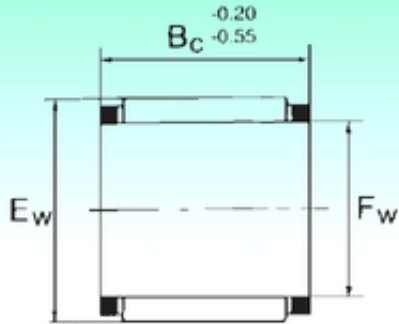

NTN BEARING CORP.

NBS KBK 17,5x22x16 needle roller bearings

Bearing No. KBK 17,5x22x16

Bore Diameter	17,5 mm
Outer Diameter	22 mm
Fw	17,5 mm
Ew	22 mm
Bc	16 mm
Weight	0,0093 Kg
Basic dynamic load rating (C)	11 kN
Basic static load rating (C0)	16,3 kN

KBK 17,5x22x16 Bearing 2D drawings and 3D CAD models