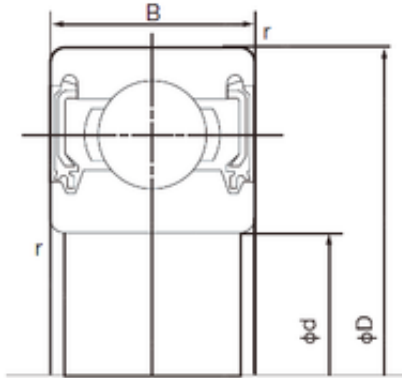

# NTN BEARING CORP.

20 mm x 47 mm x 14 mm NACHI 6204-2NKE  
deep groove ball bearings

Bearing No. 6204-2NKE

6204-2NKE Bearing 2D drawings and 3D CAD models

Size	20x47x14 mm
Bore Diameter	20 mm
Outer Diameter	47 mm
Width	14 mm
d	20 mm
D	47 mm
B	14 mm
C	14 mm
r min.	1 mm
da min.	26 mm
Da max.	41 mm
ra max.	1.0 mm
Weight	0.106 Kg
Basic dynamic load rating (C)	12,8 kN
Basic static load rating (C0)	6,6 kN
Category	Single Row Ball Bearings
Inventory	0.0
Manufacturer Name	NACHI
Minimum Buy Quantity	N/A
Weight / Kilogram	0
Product Group	B00308
Enclosure	2 Seals
Precision Class	ABEC 1   ISO P0
Maximum Capacity / Filling Slot	No

## NTN BEARING CORP.

Rolling Element	Ball Bearing
Snap Ring	No
Internal Special Features	No
Cage Material	Steel
Enclosure Type	Non-Contact Seal
Internal Clearance	C0-Medium
Inch - Metric	Metric
Long Description	20MM Bore; 47MM Outside Diameter; 14MM Outer Race Width; 2 Seals; Ball Bearing; ABEC 1   ISO P0; No Filling Slot; No Snap Ring; No Internal Special Features; C0-Medium Internal Clearance; Steel Cage;
Other Features	Deep Groove   Labyrinth Seal
Category	Single Row Ball Bearing
UNSPSC	31171504
Harmonized Tariff Code	8482.10.50.68
Noun	Bearing
Keyword String	Ball
Manufacturer URL	<a href="http://www.nachiamerica.com">http://www.nachiamerica.com</a>
Weight / LBS	0.234
Bore	0.787 Inch   20 Millimeter
Outer Race Width	0.551 Inch   14 Millimeter
Inner Race Width	0 Inch   0 Millimeter
Outside Diameter	1.85 Inch   47 Millimeter