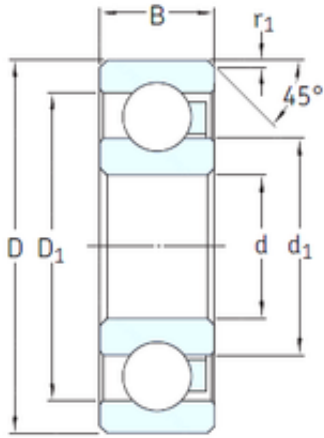

NTN BEARING CORP.

5 mm x 16 mm x 5 mm SKF 625/HR11QN deep groove ball bearings

Bearing No. 625/HR11QN

Size	5x16x5 mm
Bore Diameter	5 mm
Outer Diameter	16 mm
Width	5 mm
d	5 mm
D	16 mm
B	5 mm
C	5 mm
d1	7,5 mm
r1 min.	0,4 mm
D1	12,5 mm
Weight	0,0014 Kg
Basic dynamic load rating (C)	0,065 kN
Basic static load rating (C0)	0,045 kN

625/HR11QN Bearing 2D drawings and 3D CAD models