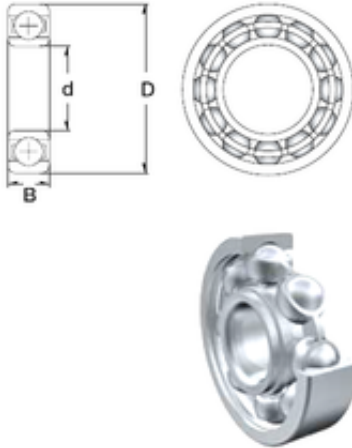

NTN BEARING CORP.

20 mm x 72 mm x 19 mm ZEN 6404 deep groove ball bearings

Bearing No. 6404

Size	20x72x19 mm
Bore Diameter	20 mm
Outer Diameter	72 mm
Width	19 mm
d	20 mm
D	72 mm
B	19 mm
C	19 mm
Weight	0,4 Kg
Basic dynamic load rating (C)	30,7 kN
Basic static load rating (C0)	15 kN

6404 Bearing 2D drawings and 3D CAD models