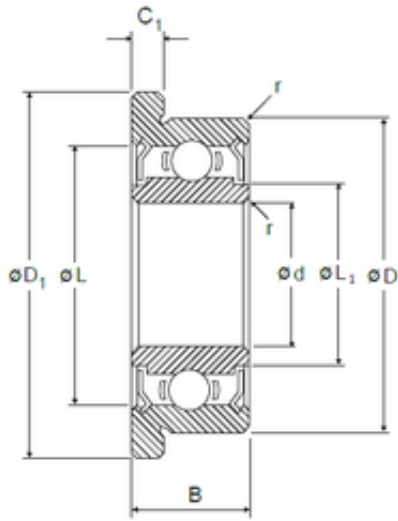

NTN BEARING CORP.

4,762 mm x 9,525 mm x 3,175 mm NMB
RIF-6632ZZ deep groove ball bearings

Bearing No. RIF-6632ZZ

Size	4.762x9.525x3.175 mm
Bore Diameter	4,762 mm
Outer Diameter	9,525 mm
Width	3,175 mm
d	4,762 mm
D	9,525 mm
B	3,175 mm
C	3,175 mm
r min.	0,08 mm
C1	0,79 mm
D1	10,72 mm
L	0,343 mm
L1	0,235 mm
Basic dynamic load rating (C)	0,712 kN

RIF-6632ZZ Bearing 2D drawings and 3D CAD models