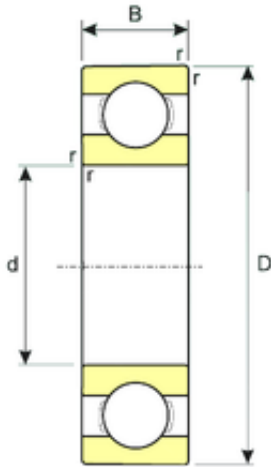

NTN BEARING CORP.

25 mm x 42 mm x 9 mm ISB SS 61905 deep groove ball bearings

Bearing No. SS 61905

Size	25x42x9 mm
Bore Diameter	25 mm
Outer Diameter	42 mm
Width	9 mm
d	25 mm
D	42 mm
B	9 mm
C	9 mm
Basic dynamic load rating (C)	5,802 kN
Basic static load rating (C0)	4,067 kN
(Grease) Lubrication Speed	15840 r/min
(Oil) Lubrication Speed	19800 r/min

SS 61905 Bearing 2D drawings and 3D CAD models