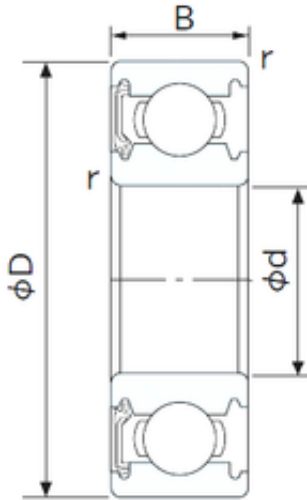

NTN BEARING CORP.

30 mm x 42 mm x 7 mm NACHI 6806NKE
deep groove ball bearings

Bearing No. 6806NKE

Size	30x42x7 mm
Bore Diameter	30 mm
Outer Diameter	42 mm
Width	7 mm
d	30 mm
D	42 mm
B	7 mm
C	7 mm
r min.	0.3 mm
da min.	32 mm
Da max.	40 mm
ra max.	0.3 mm
Weight	0.026 Kg
Basic dynamic load rating (C)	5,35 kN
Basic static load rating (C0)	3,8 kN
(Grease) Lubrication Speed	15000 r/min

6806NKE Bearing 2D drawings and 3D CAD models