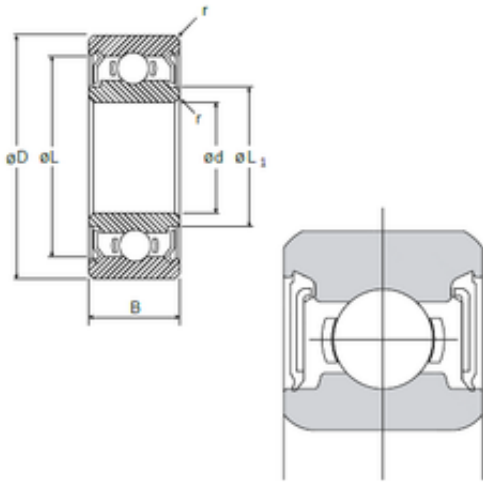

NTN BEARING CORP.

12 mm x 21 mm x 5 mm NMB L-2112DD deep groove ball bearings

Bearing No. L-2112DD

Size	12x21x5 mm
Bore Diameter	12 mm
Outer Diameter	21 mm
Width	5 mm
d	12 mm
D	21 mm
B	5 mm
C	5 mm
r min.	0,3 mm
L	19,22 mm
L1	14,4 mm
Basic dynamic load rating (C)	1,917 kN

L-2112DD Bearing 2D drawings and 3D CAD models