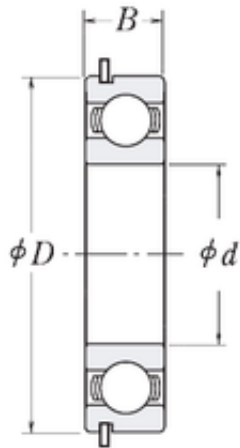

## NTN BEARING CORP.

200 mm x 250 mm x 24 mm CYSD 6840NR  
deep groove ball bearings

Bearing No. 6840NR

Size	200x250x24 mm
Bore Diameter	200 mm
Outer Diameter	250 mm
Width	24 mm
d	200 mm
D	250 mm
B	24 mm
C	24 mm
r min.	1,5 mm
Weight	2,67 Kg
Basic dynamic load rating (C)	74 kN

6840NR Bearing 2D drawings and 3D CAD models