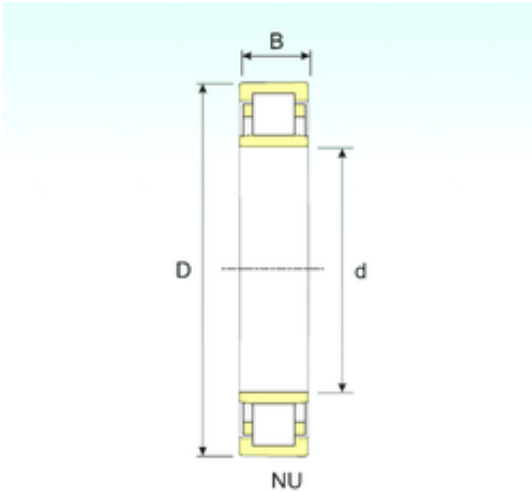

NTN BEARING CORP.

750 mm x 1090 mm x 195 mm ISB NU 20/750
cylindrical roller bearings

Bearing No. NU 20/750

Size	750x1090x195 mm
Bore Diameter	750 mm
Outer Diameter	1090 mm
Width	195 mm
d	750 mm
D	1090 mm
B	195 mm
C	195 mm
Weight	635 Kg
Basic dynamic load rating (C)	6899 kN
Basic static load rating (C0)	14308 kN
(Grease) Lubrication Speed	513 r/min

NU 20/750 Bearing 2D drawings and 3D CAD models