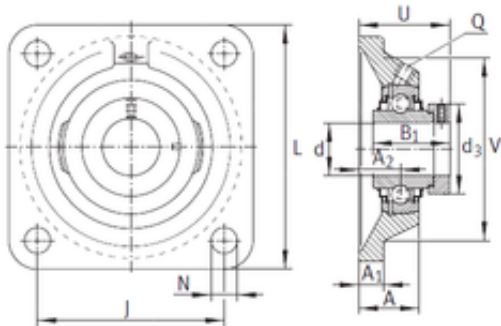

## INA RCJO90 bearing units

Bearing No. RCJO90

Bore Diameter	90 mm
d	90 mm
V	230 mm
U	114 mm
Thread (Q)	Rp1/8
d3	132 mm
A	85 mm
A1	28,5 mm
B1	101 mm
J	216 mm
L	280 mm
N	28 mm
A2	48,5 mm
Weight	21,6 Kg
Basic dynamic load rating (C)	143 kN
Category	Bearings
Inventory	0.0
Manufacturer Name	SCHAEFFLER GROUP
Minimum Buy Quantity	N/A
Weight / Kilogram	20.96
Product Group	M06110

RCJO90 Bearing 2D drawings and 3D CAD models