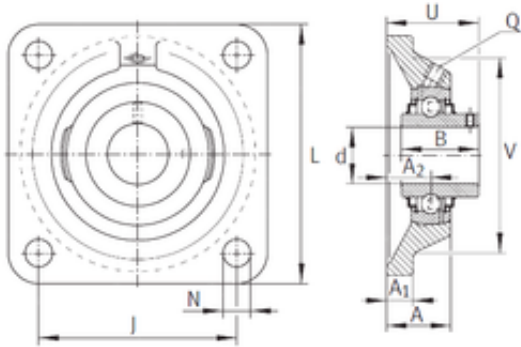

## INA RCJY7/8 bearing units

Bearing No. RCJY7/8

RCJY7/8 Bearing 2D drawings and 3D CAD models

Bore Diameter	22,225 mm
d	22,225 mm
V	80,01 mm
U	38,811 mm
Thread (Q)	1/8 NPT
A	30,505 mm
A1	13,005 mm
B	34,112 mm
J	70,002 mm
L	95,504 mm
N	11,506 mm
A2	18,999 mm
Category	Bearings
Inventory	0.0
Manufacturer Name	SCHAEFFLER GROUP
Minimum Buy Quantity	N/A
Weight / US pound	0
Product Group	M06110