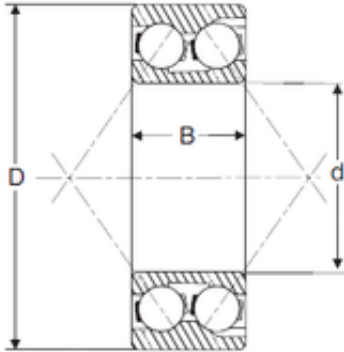

NTN BEARING CORP.

45 mm x 100 mm x 39,7 mm SIGMA 3309
angular contact ball bearings

Bearing No. 3309

Size	45x100x39.7 mm
Bore Diameter	45 mm
Outer Diameter	100 mm
Width	39,7 mm
d	45 mm
D	100 mm
B	39,7 mm
C	39,7 mm

3309 Bearing 2D drawings and 3D CAD models